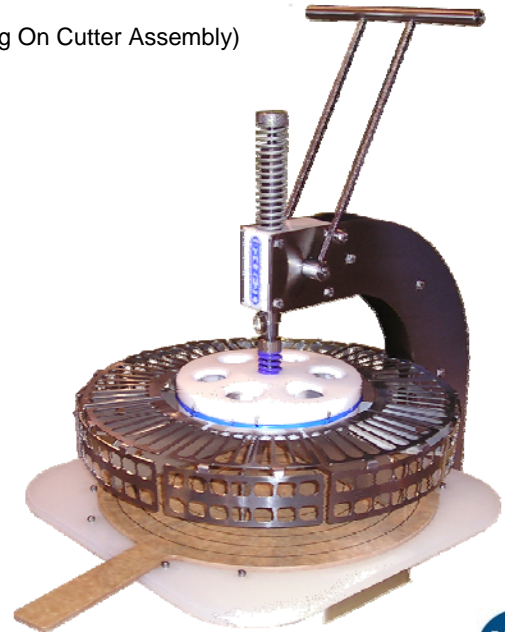

MANUAL PIZZA SLICER

MODEL PC1018

The Quantum Pizza Cutter, Model PC1018 is a manually operated pizza slicer designed to cut pizzas into equal size portions.

FEATURES:

- Slices Pizzas into 3, 4, 5, 6, 8, 10, 12, And 16 Equal Portions (Depending On Cutter Assembly)
- Perfect for 'By the Slice' Operations
- Standard 6/12 and 8/16 Cutter Assembly Included
- Optional 5/10 Slice, Square, and Custom Blade Assemblies Available
- Easy To Remove/Install Blades
- Blades Have Attached Guards
- Dishwasher Safe
- Low Maintenance
- No Tools Necessary for Cleanup
- NSF Certified

SPECIFICATIONS:

- All Stainless Steel Frame Construction
- Hardened Stainless Steel Blades
- FDA Approved Materials
- Sanitary design
- Fully illustrated instruction manual included

Specifications subject to change without notice. Information contained in this document for reference use only.