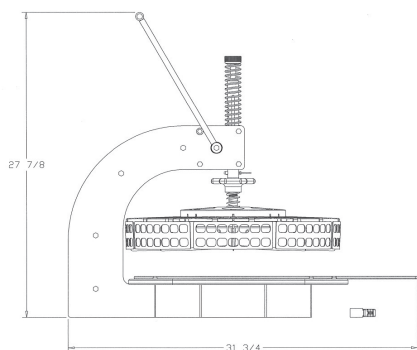

MANUAL PIZZA SLICER

The Quantum Pizza Cutter, Model PC1018 is a manually operated pizza slicer designed to cut pizzas into equal size portions.

MODEL #PC1018

SPECIFICATIONS

SPECIFICATIONS:

All Stainless Steel Frame Construction
Hardened Stainless Steel Blades
FDA Approved Materials
Sanitary Design

FEATURES:

- ✓ Slices Pizzas into 3, 4, 5, 6, 8, 10, 12, and 16 *Equal* Portions (Depending On Cutter Assembly)
- ✓ Perfect for 'By the Slice' Operations
- ✓ Standard 6/12 and 8/16 Cutter Assembly Included
- ✓ Optional 5/10 Slice, Square, and Custom Blade Assemblies Available
- ✓ Easy To Remove/Install Blades
- ✓ Blades Have Attached Guards
- ✓ Dishwasher Safe
- ✓ Low Maintenance
- ✓ No Tools Necessary for Cleanup
- ✓ NSF Certified