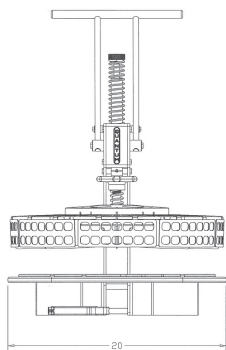

MANUAL PIZZA SLICER

The Quantum Pizza Cutter, Model PC1018 is a manually operated pizza slicer designed to cut pizzas into equal size portions.

MODEL #PC1018

SPECIFICATIONS

SPECIFICATIONS:

All Stainless Steel Frame Construction
Hardened Stainless Steel Blades
FDA Approved Materials
Sanitary Design

FEATURES:

- ✓ Slices Pizzas into 3, 4, 5, 6, 8, 10, 12, and 16 *Equal* Portions (Depending On Cutter Assembly)
- ✓ Perfect for 'By the Slice' Operations
- ✓ Standard 6/12 and 8/16 Cutter Assembly Included
- ✓ Optional 5/10 Slice, Square, and Custom Blade Assemblies Available
- ✓ Easy To Remove/Install Blades
- ✓ Blades Have Attached Guards
- ✓ Dishwasher Safe
- ✓ Low Maintenance
- ✓ No Tools Necessary for Cleanup
- ✓ NSF Certified